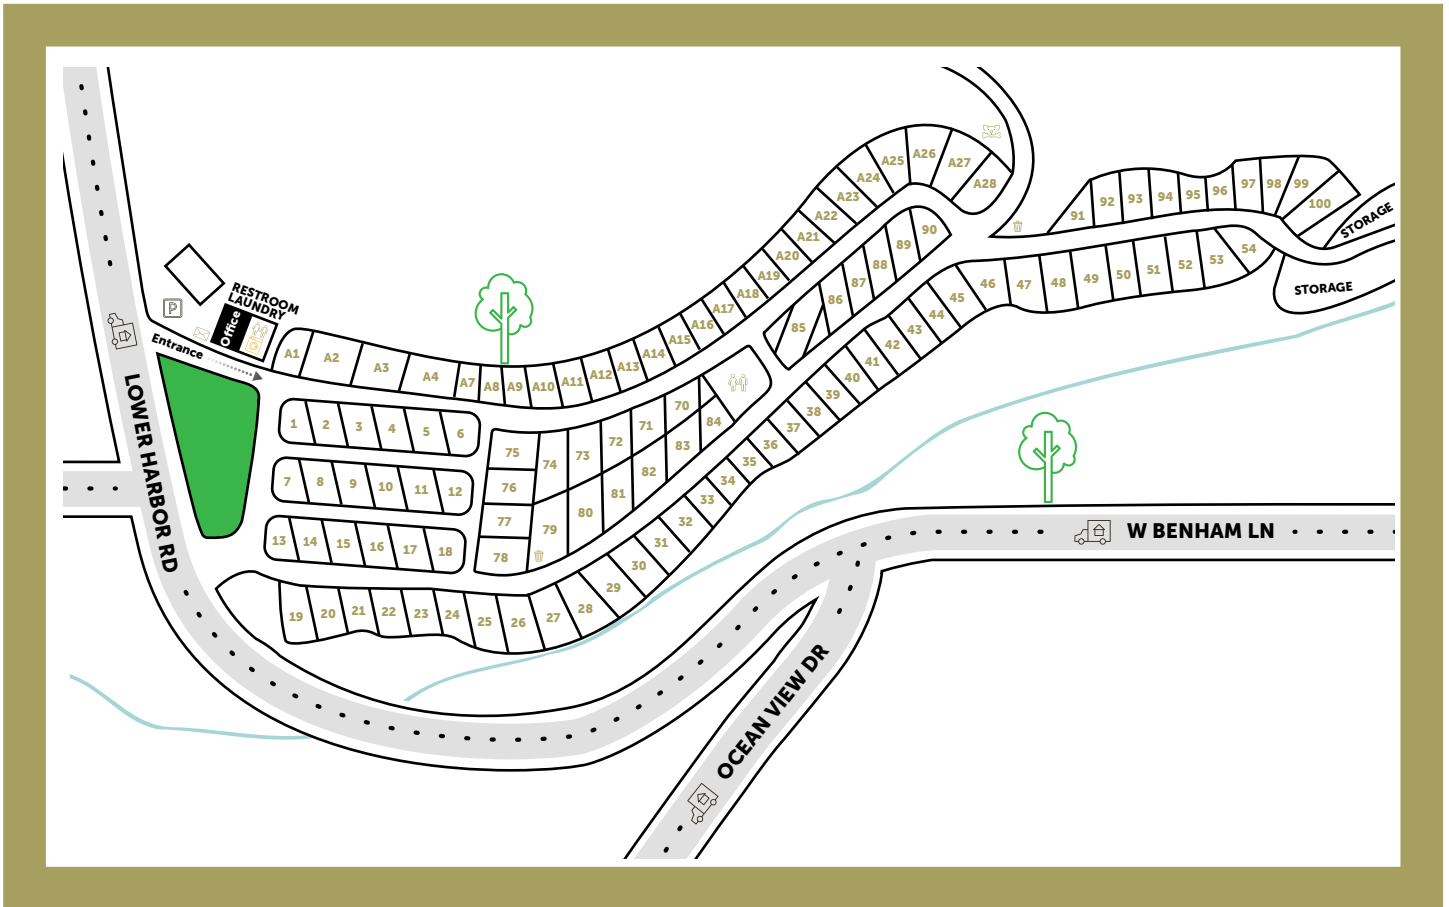

DRIFTWOOD RV PARK

AN ALL-AGE PRIVATE COMMUNITY

16011 LOWER HARBOR RD, HARBOR, OR 97415

FIND YOUR HOME TODAY

DriftwoodRVPark.com